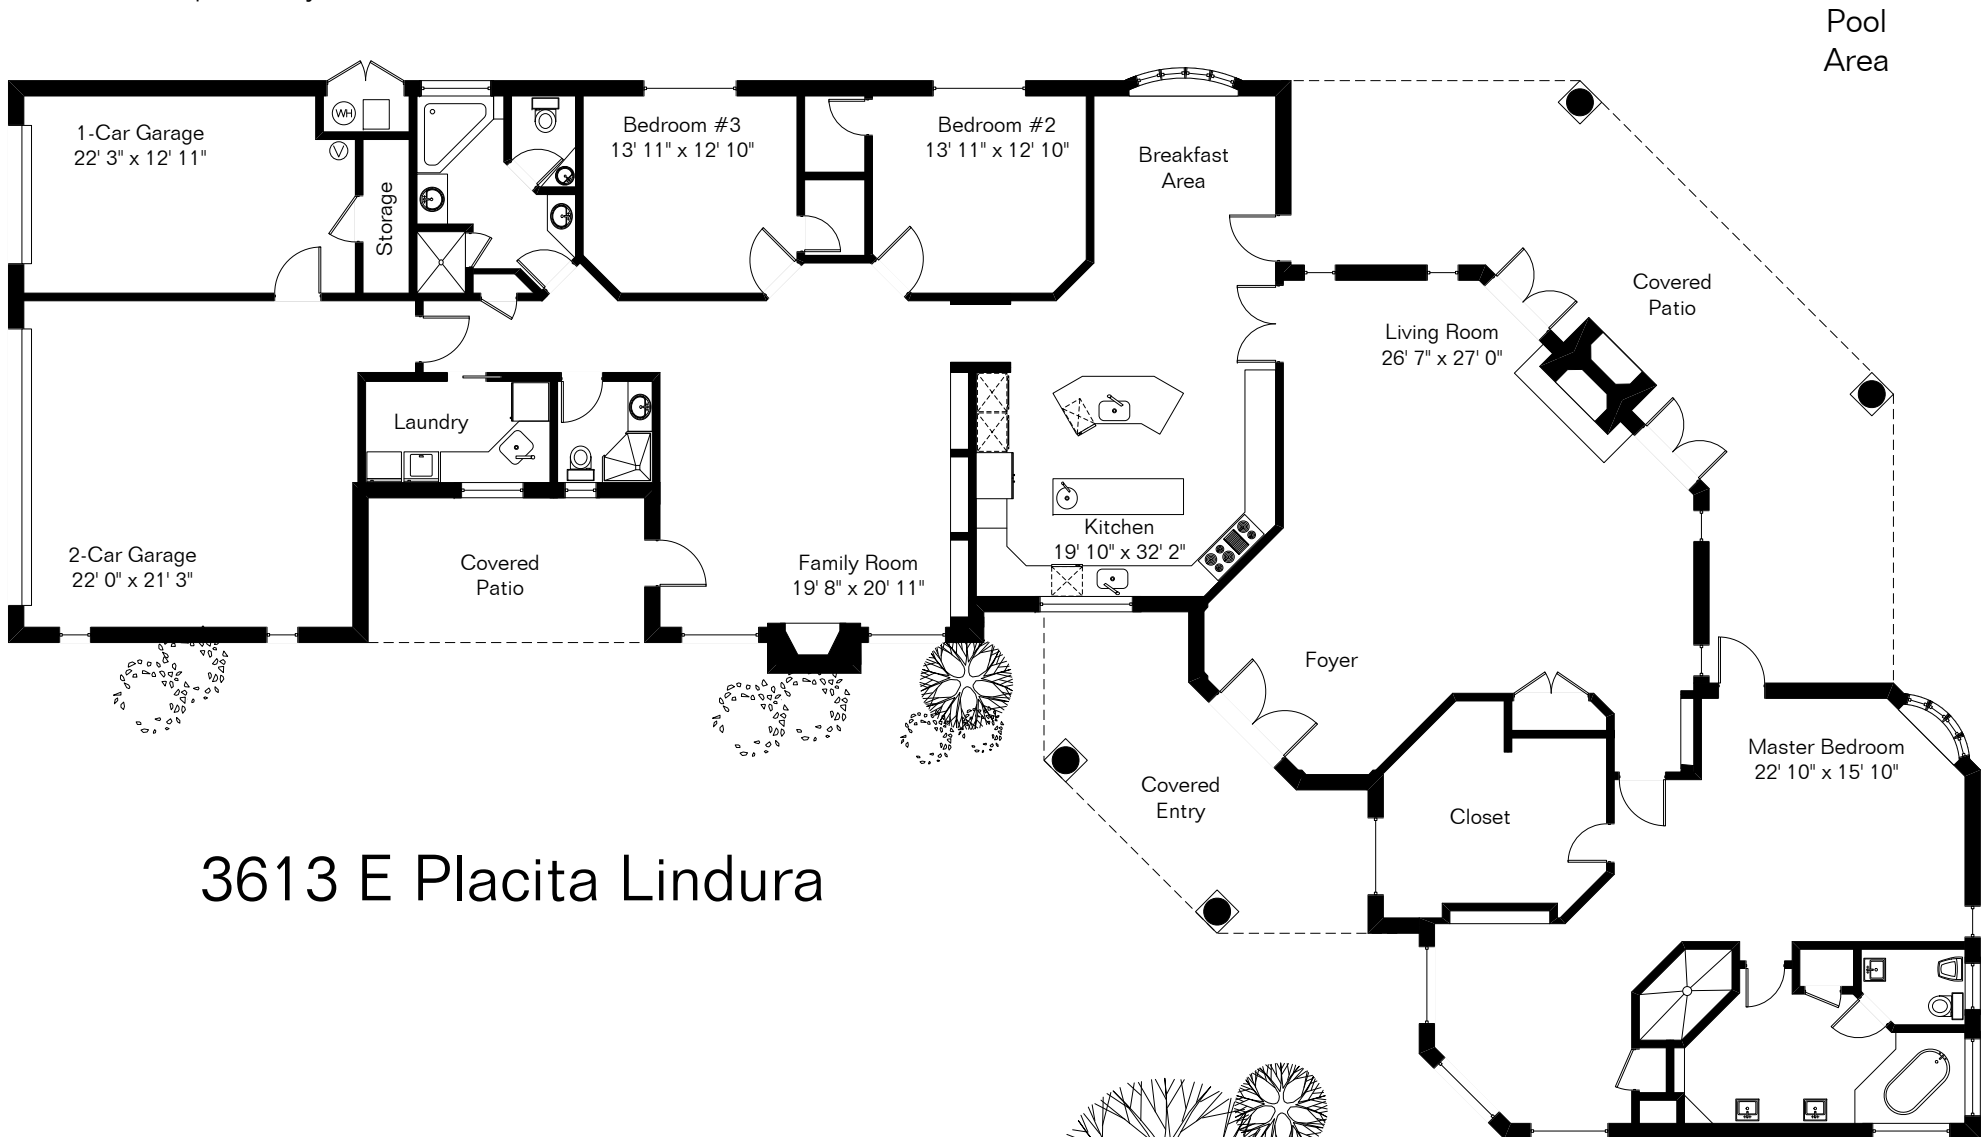

The square footages and room size information are deemed to be reliable but are not guaranteed and should be independently verified.

3613 E Placita Lindura

Living Area 3,771 Sq Ft
Garage 885 Sq Ft

Site Visit October 2009

Copyright 2014 Floor Plans First! LLC
All Rights Reserved.

www.FloorPlansFirst.com

Toll Free (877) 887-1500
Voice (520) 881-1500
Fax (520) 791-7701

Floor Plans First!
See the Floor Plan First!